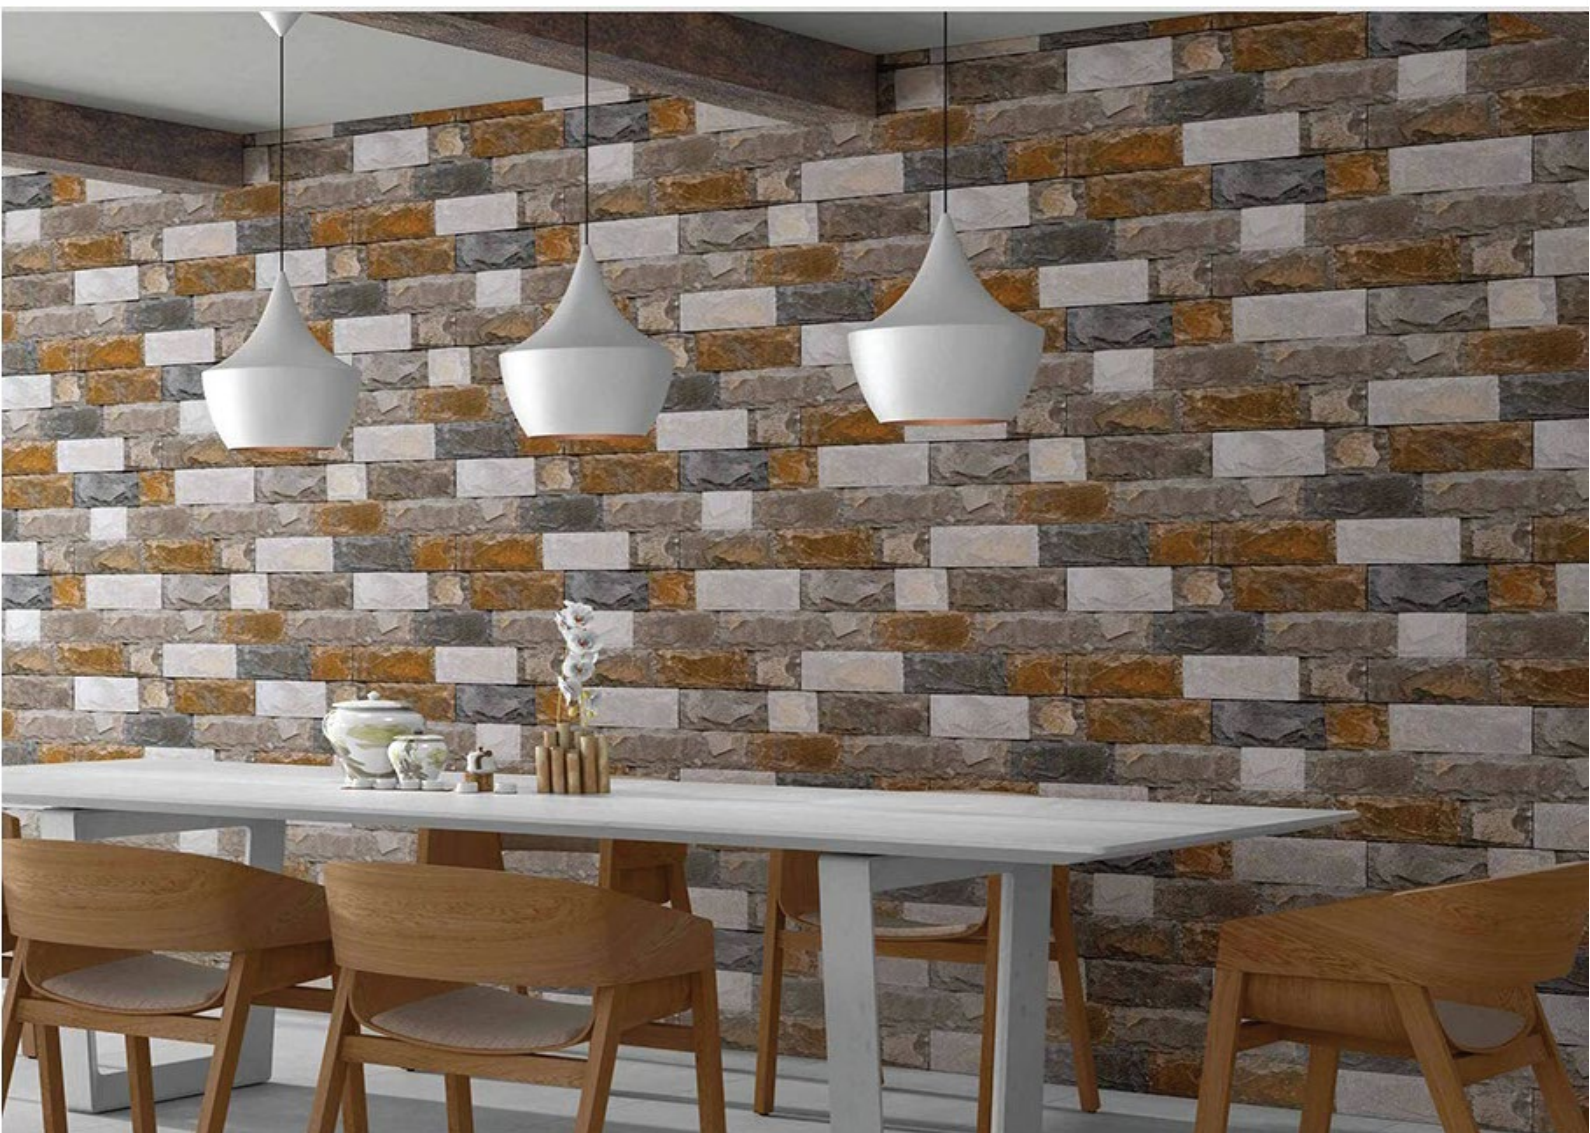

ROYAL ARMANI GREY

STONE  
CLADDING

DIGITAL  
GLAZED  
VITRIFIED  
TILES

300x  
600mm

  
MILESTONE  
TRADERS

FADE BEIGE

FADE BROWN

FADE NATURAL