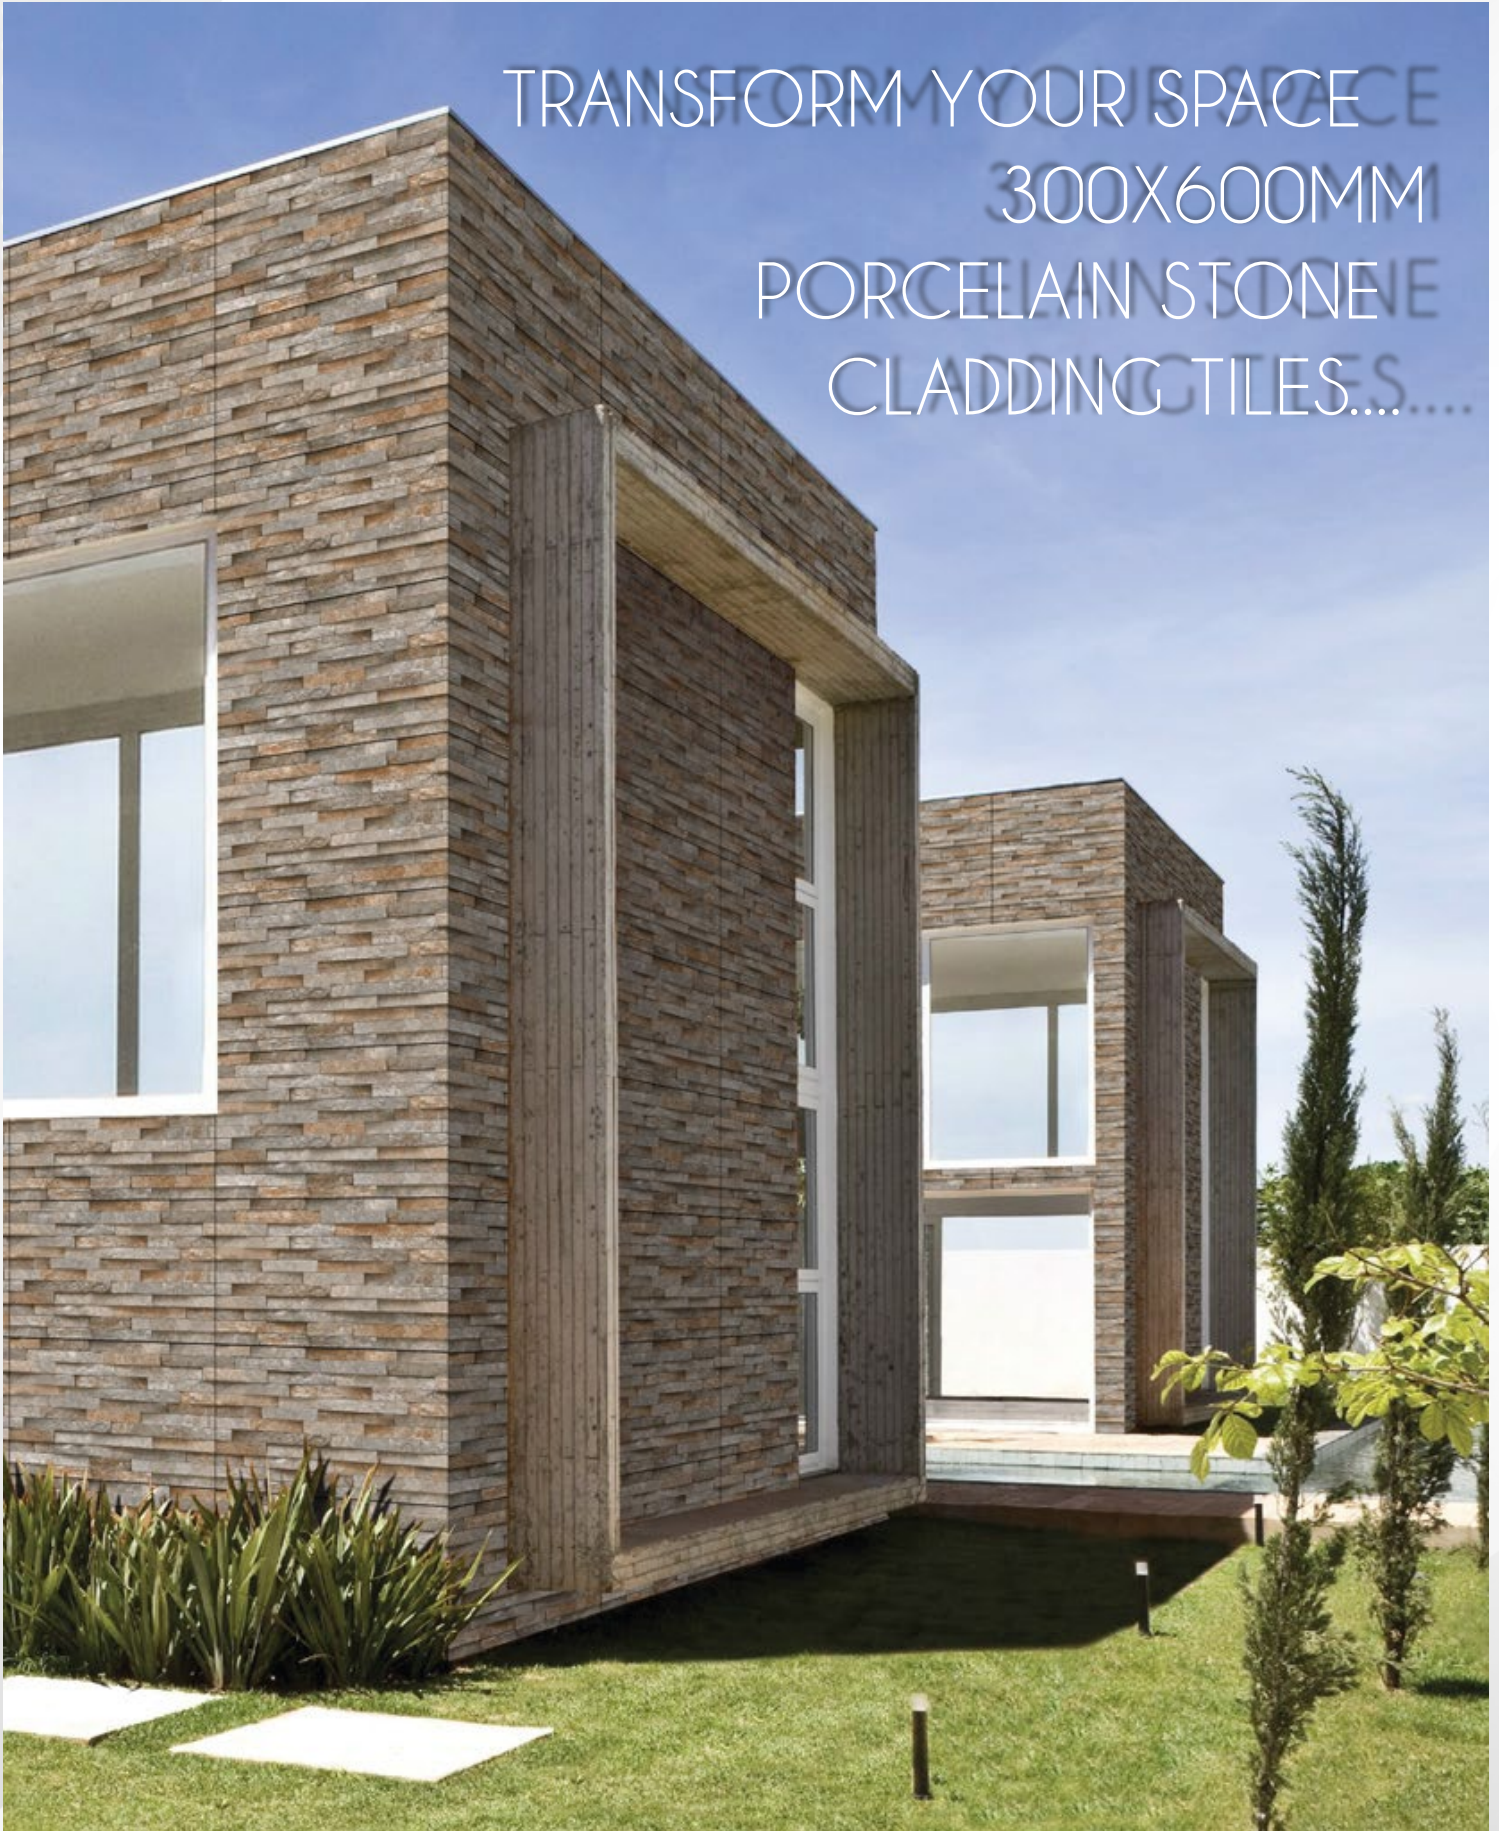

STONE
CLADDING

DIGITAL
GLAZED
VITRIFIED
TILES

300x
600mm

MILESTONE
TRADERS

TRANSFORM YOUR SPACE
300X600MM
PORCELAIN STONE
CLADDING TILES....

SPECIFICATION OF DIGITAL VITRIFIED TILES

	CHARACTERISTIC	STANDARD AS PER ISO-13006/ EN14411 GROUP Bla	MEAN VALUE OF POLISHED GVT	MEAN VALUE OF GVT	TEST METHOD
A. REGULATORY PROPERTIES					
	Deviation in length & width	±0.5 %	±0.1 %	±0.1 %	ISO-10545-2
	Deviation in thickness	±5.0 %	±4.0 %	±4.0 %	ISO-10545-2
	Straightness in side	±0.5 %	±0.1 %	±0.1 %	ISO-10545-2
	Rectangularity	±0.5 %	±0.1 %	±0.1 %	ISO-10545-2
	Surface flatness	±0.5 %	±0.2 %	±0.2 %	ISO-10545-2
	Color difference	Unaltered	No change	No change	ISO-10545-16
	Glossiness	As per mfg	Min 90%	Min 4%	GLOSSOMETER
B. STRUCTURAL PROPERTIES					
	Water absorption	£ 0.50 %	£ 0.20 %	£ 0.20 %	ISO-10545-3
	Apparent density	> 2.0 g/cc	> 2.10 g/cc	> 2.10 g/cc	DIN 51082
C. MASSIVE MECHANICAL PROPERTIES					
	Modulus of rupture	Min. 35 N/mm2	Min. 40 N/mm2	Min. 40 N/mm2	ISO-10545-4
	Breaking strength	Min. 1300 N	Min. 2000 N	Min. 2000 N	ISO-10545-4
	Impact resistance	As per mfg.	Min. 0.55	Min. 0.55	ISO-10545-5
D. SURFACE MECHANICAL PROPERTIES					
	Surface abrasion resistance	As per mfg	Min. Class-3	Min. Class-4	ISO-10545-7
	MOH's hardness	As per mfg	Min. 4	Min. 5	EN 101
E. THERMO HYGROMETRIC PROPERTIES					
	Frost resistance	No damage	No damage	No damage	ISO-10545-12
	Thermal shock resistance	No damage	No damage	No damage	ISO-10545-9
	Moisture expansion	Nil	Nil	Nil	ISO-10545-10
	Thermal expansion (COE)	Max. 9.0 x 10-6	Max. 6.5 x 10-6	Max. 6.5 x 10-6	ISO-10545-8
	Crazing resistance	As per mfg	Min. 10 Cycle	Min. 10 Cycle	ISO-10545-11
F. CHEMICAL PROPERTIES					
	Chemical resistance	No damage	No damage	No damage	ISO-10545-13
	Stain resistance	Resistant	Resistant	Resistant	ISO-10545-14
G. SAFETY PROPERTIES					
	Slip resistance	As per mfg	> 0.40	> 0.40	ISO-10545-17
	Fire resistance	As per mfg	Fireproof	Fireproof	N. A.
	Lead & Cadmium given off by glazed tiles	As per mfg	Does not yield Pb & Cd	Does not yield Pb & Cd	ISO-10545-15

DETAILS OF BOX PACKING

Sr No.	Product	Size	Thickness	No. Of Tiles Per Box	Coverage Area
1	Vitrified Tiles	300 x 600	9mm	6 pcs	1.08 SQ.Mtr.
2	Vitrified Tiles	600 x 600	10mm	4 pcs	1.44 SQ.Mtr.
3	Vitrified Tiles	800 x 800	10mm	3 pcs	1.92 SQ.Mtr.
4	Vitrified Tiles	200 x 1200	10mm	5 pcs	1.20 SQ.Mtr.
5	Vitrified Tiles	600 x 1200	10mm	2 pcs	1.44 SQ.Mtr.

DETAILS OF PALLET PACKING

SR. NO.	SIZE	PALLET	BOX IN 1 PALLET	SQ.MTR. IN 1 PALLET	WEIGHT IN 1 PALLET
1	300 x 600	1	44	47.52	800
2	600 x 600	1	40	57.60	1020
3	800 x 800	1	36	69.12	1008
4	200 x 1200	1	48	57.60	1272
5	600 x 1200	1	34	48.96	1000

Note:

Insurance Bourne by Importer .

Kindly request specific pallets request if different Than Standard pallet along with order .