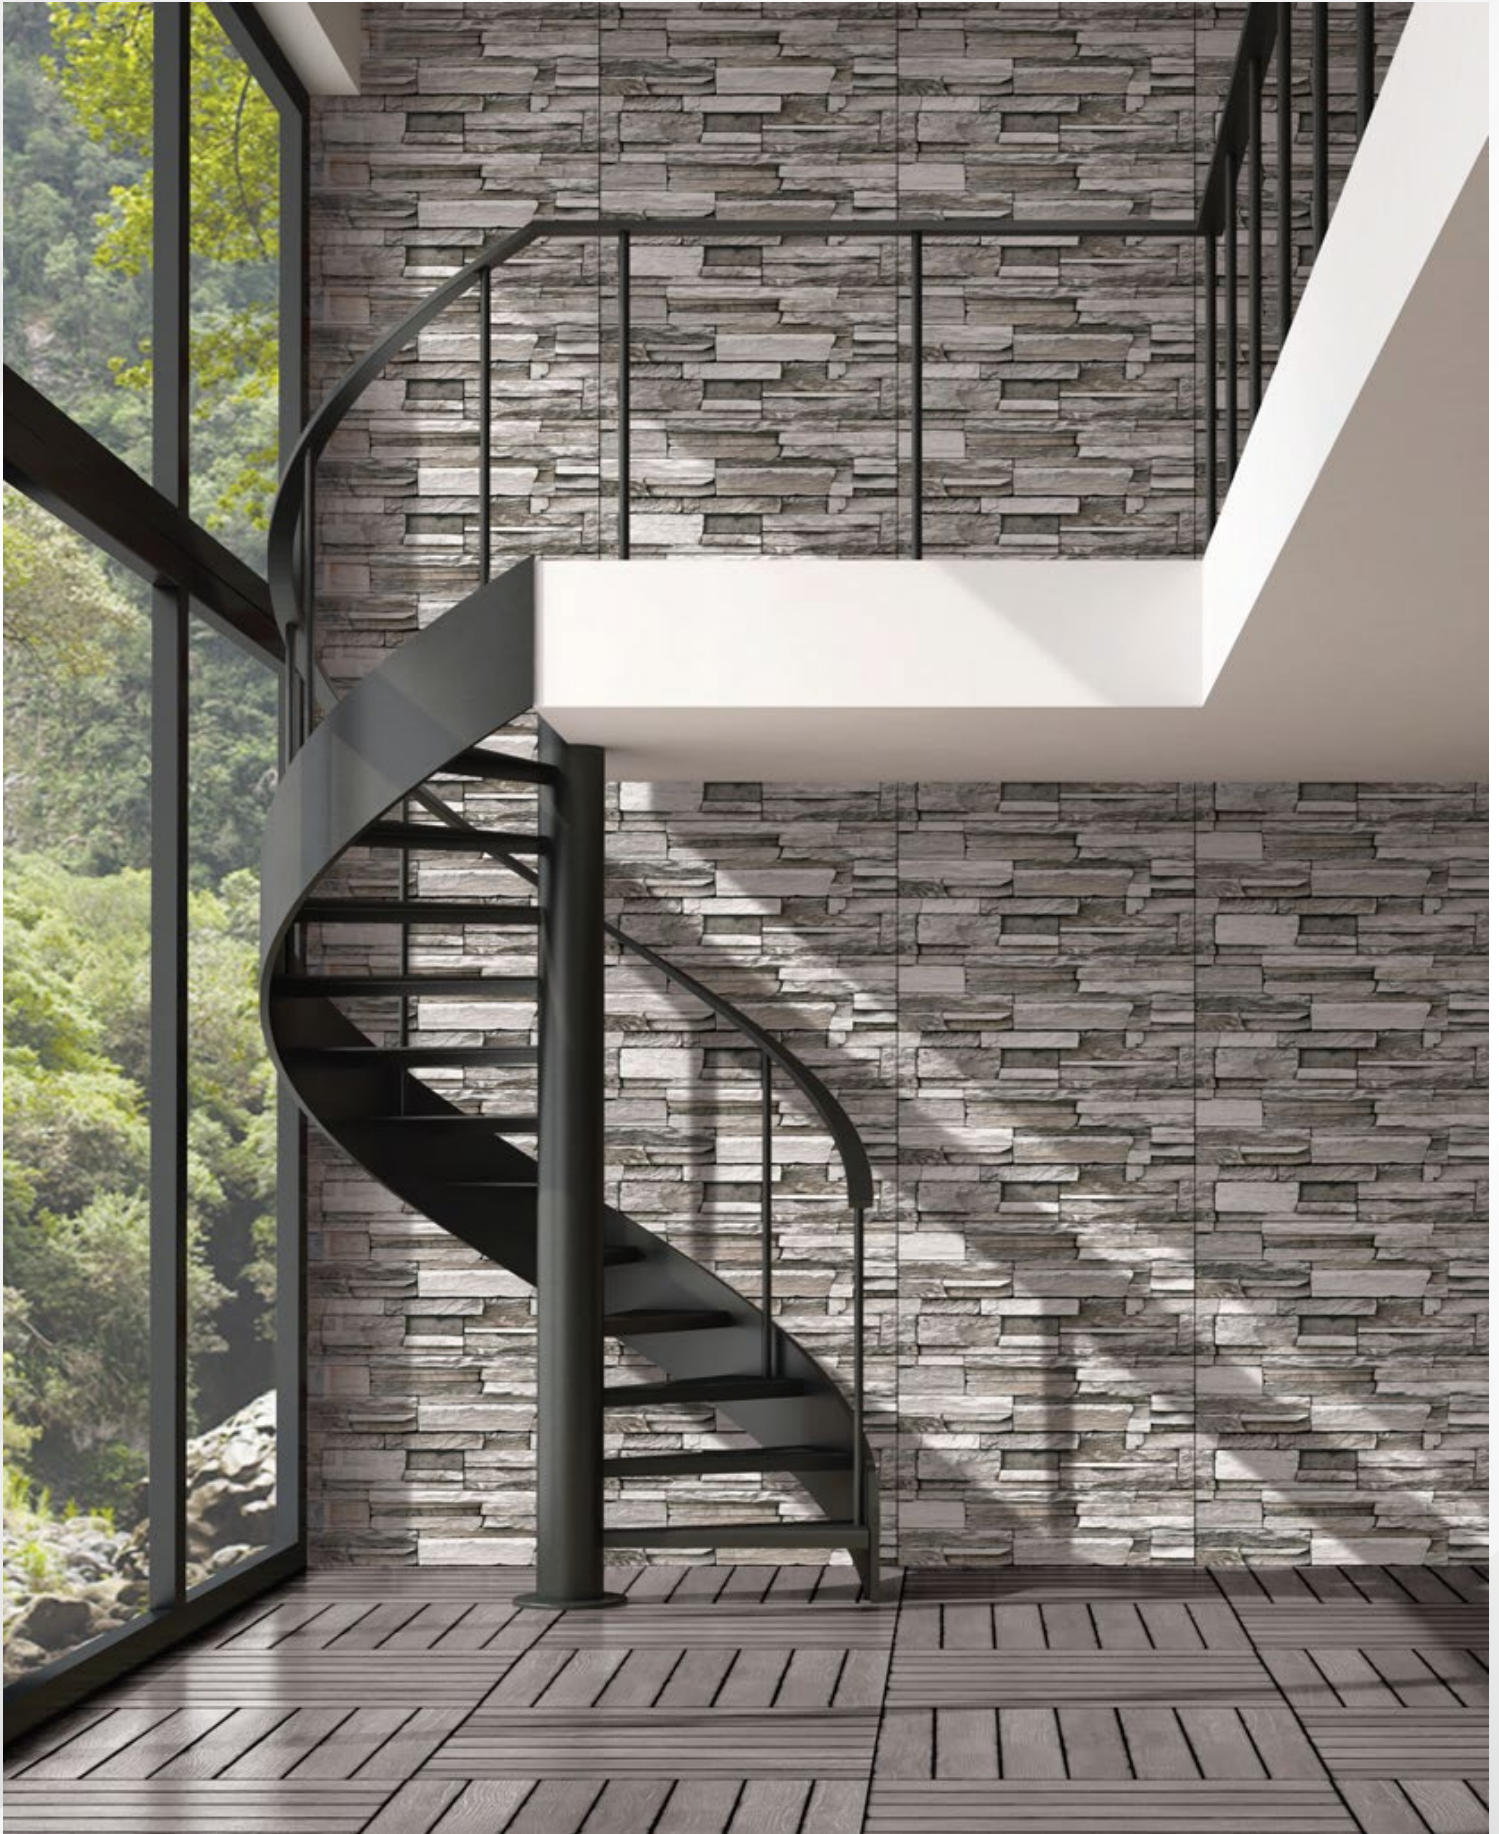

STONE
CLADDING

DIGITAL
GLAZED
VITRIFIED
TILES

300x
600mm

MILESTONE
TRADERS